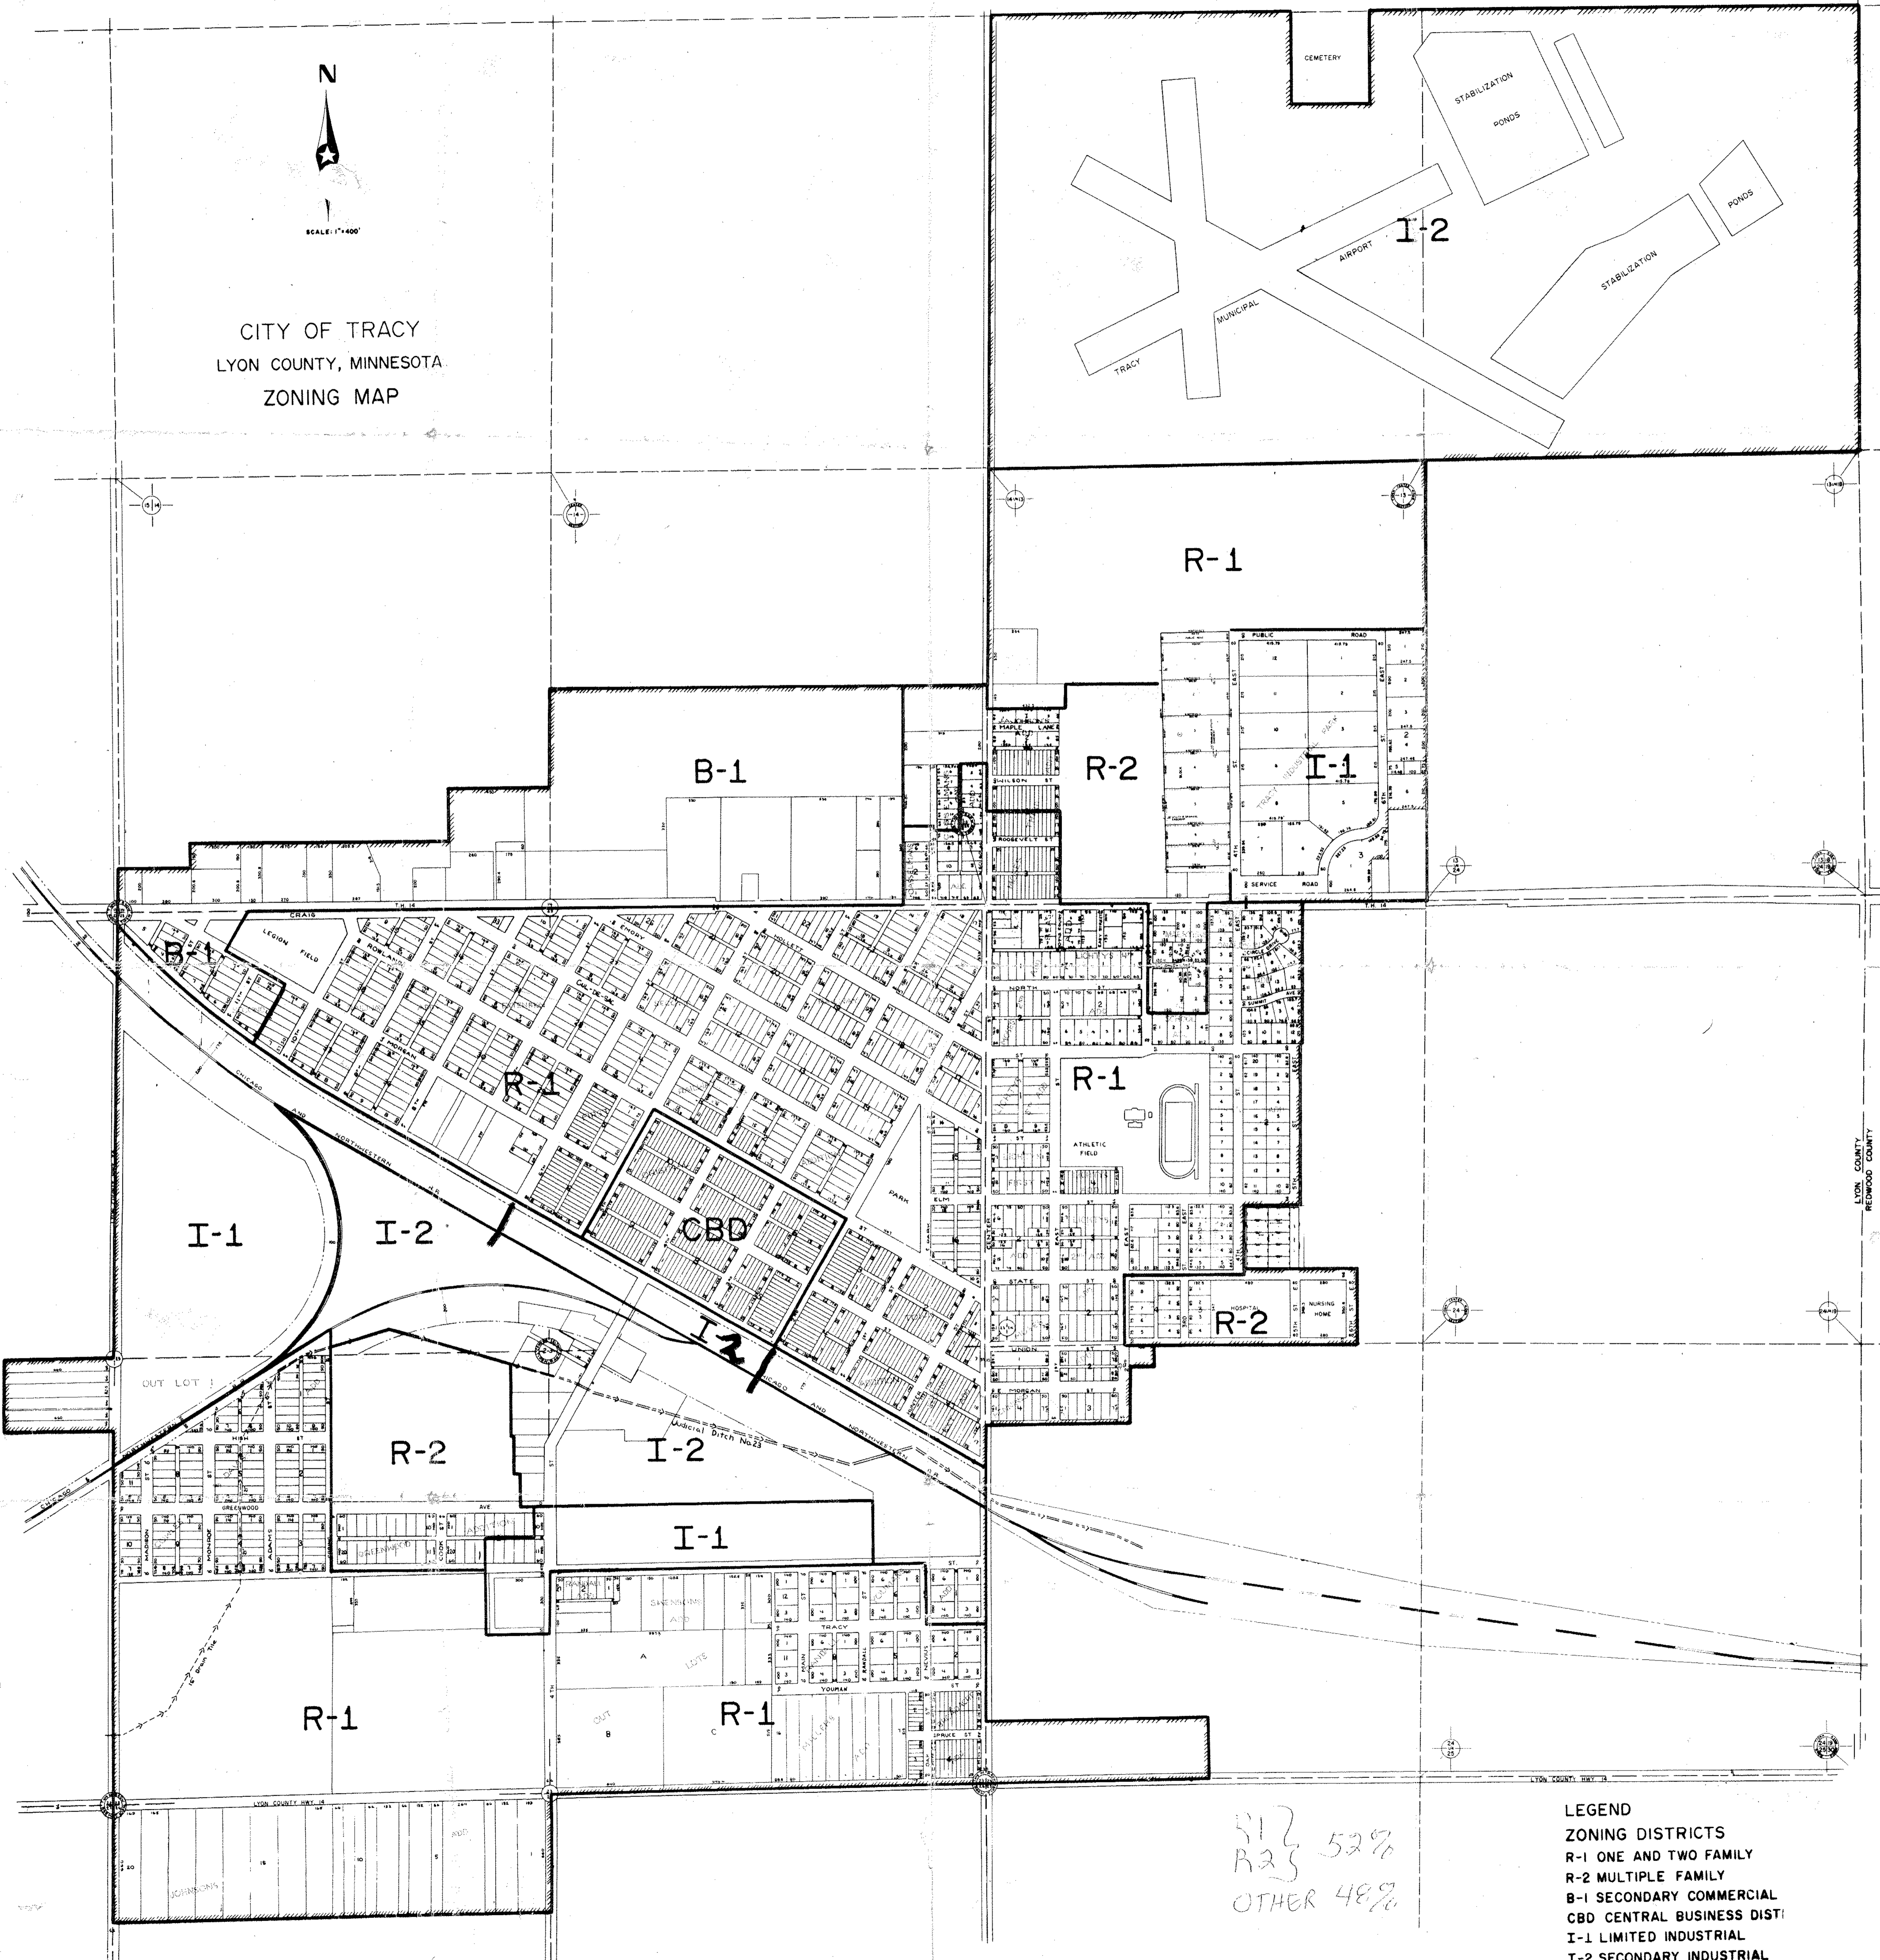

CITY OF TRACY
LYON COUNTY, MINNESOTA
ZONING MAP

R1 52%
R2 52%
OTHER 48%

- LEGEND
- ZONING DISTRICTS
 - R-1 ONE AND TWO FAMILY
 - R-2 MULTIPLE FAMILY
 - B-1 SECONDARY COMMERCIAL
 - CBD CENTRAL BUSINESS DIST
 - I-1 LIMITED INDUSTRIAL
 - I-2 SECONDARY INDUSTRIAL

LYON COUNTY
REDWOOD COUNTY